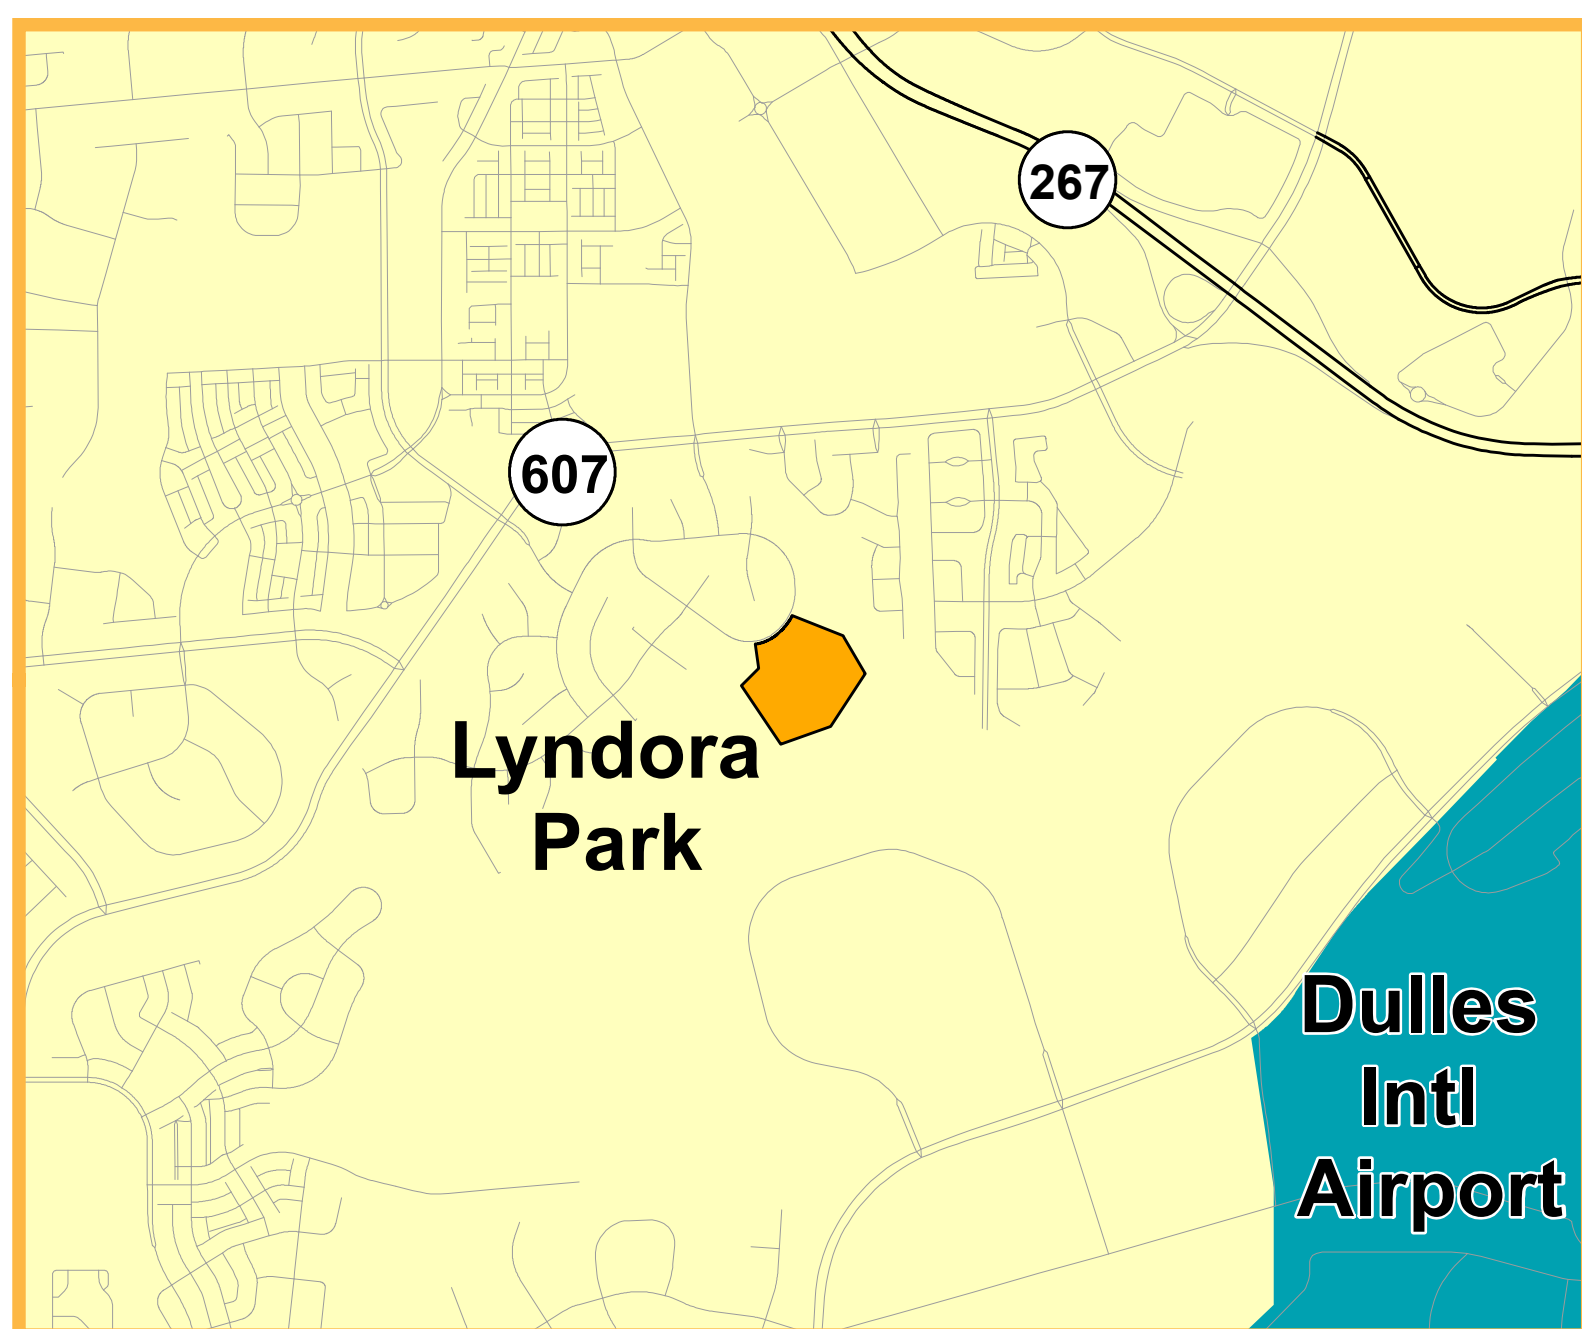

# Lyndora Park

43624 Lucketts Bridge Cir.  
Ashburn, VA 20148

Phone: (703) 777-0343

Park Hours: Dawn to Dusk\*

Surrounding Area

**Park Features**

- Parking
- Playground
- Public Restroom