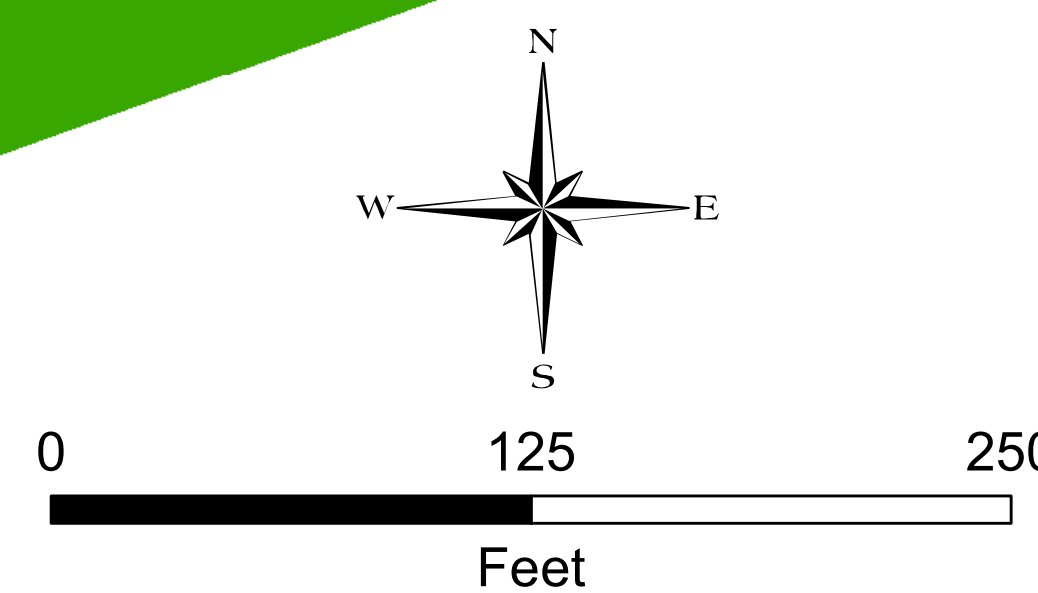

# Lyndora Park

43624 Lucketts Bridge Cir.  
Ashburn, VA 20148

Phone: (703) 777-0343

Park Hours: Dawn to Dusk\*

Surrounding Area

**Park Features**

- Parking
- Playground
- Public Restroom