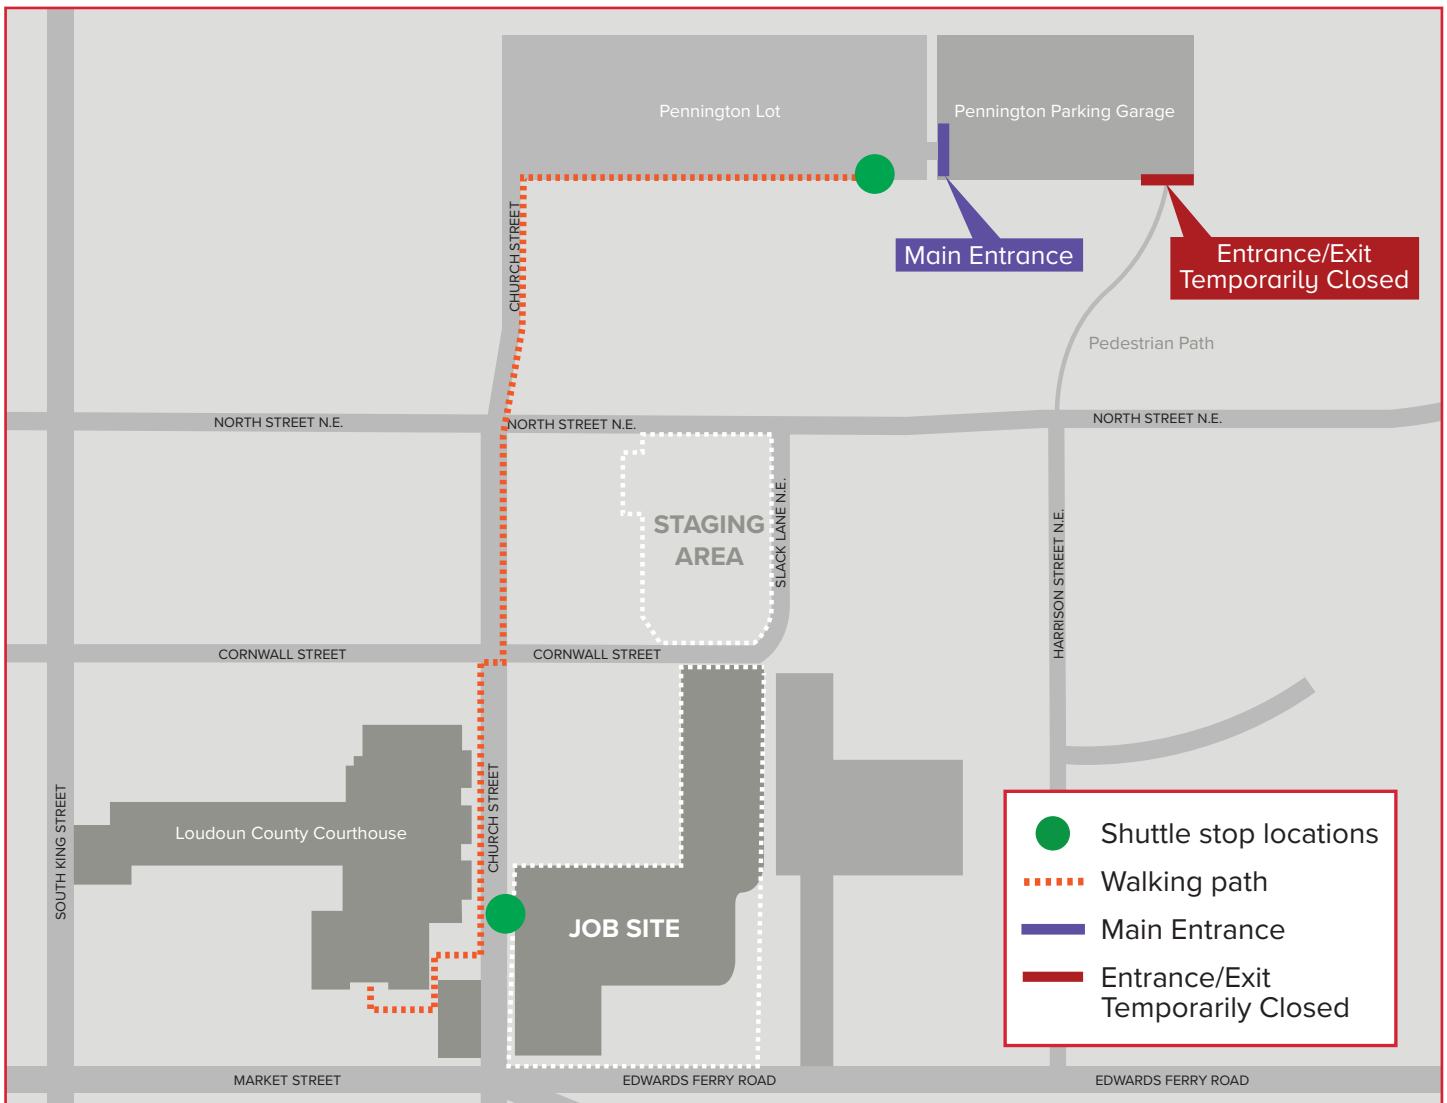

Loudoun County

VIRGINIA

Courthouse Visitors: Free public parking available in the Pennington Parking Garage and lot.

Shuttle service to and from the Pennington Garage and Loudoun County Courthouse approximately every 10 minutes.

Operating Hours: Monday through Friday 7:30 a.m. to 5:30 p.m.

Please note the garage's southeast pedestrian entrance/exit is temporarily closed (estimated through May 2020). All pedestrians should enter and exit the garage through the main entrance located off of the Pennington Lot.