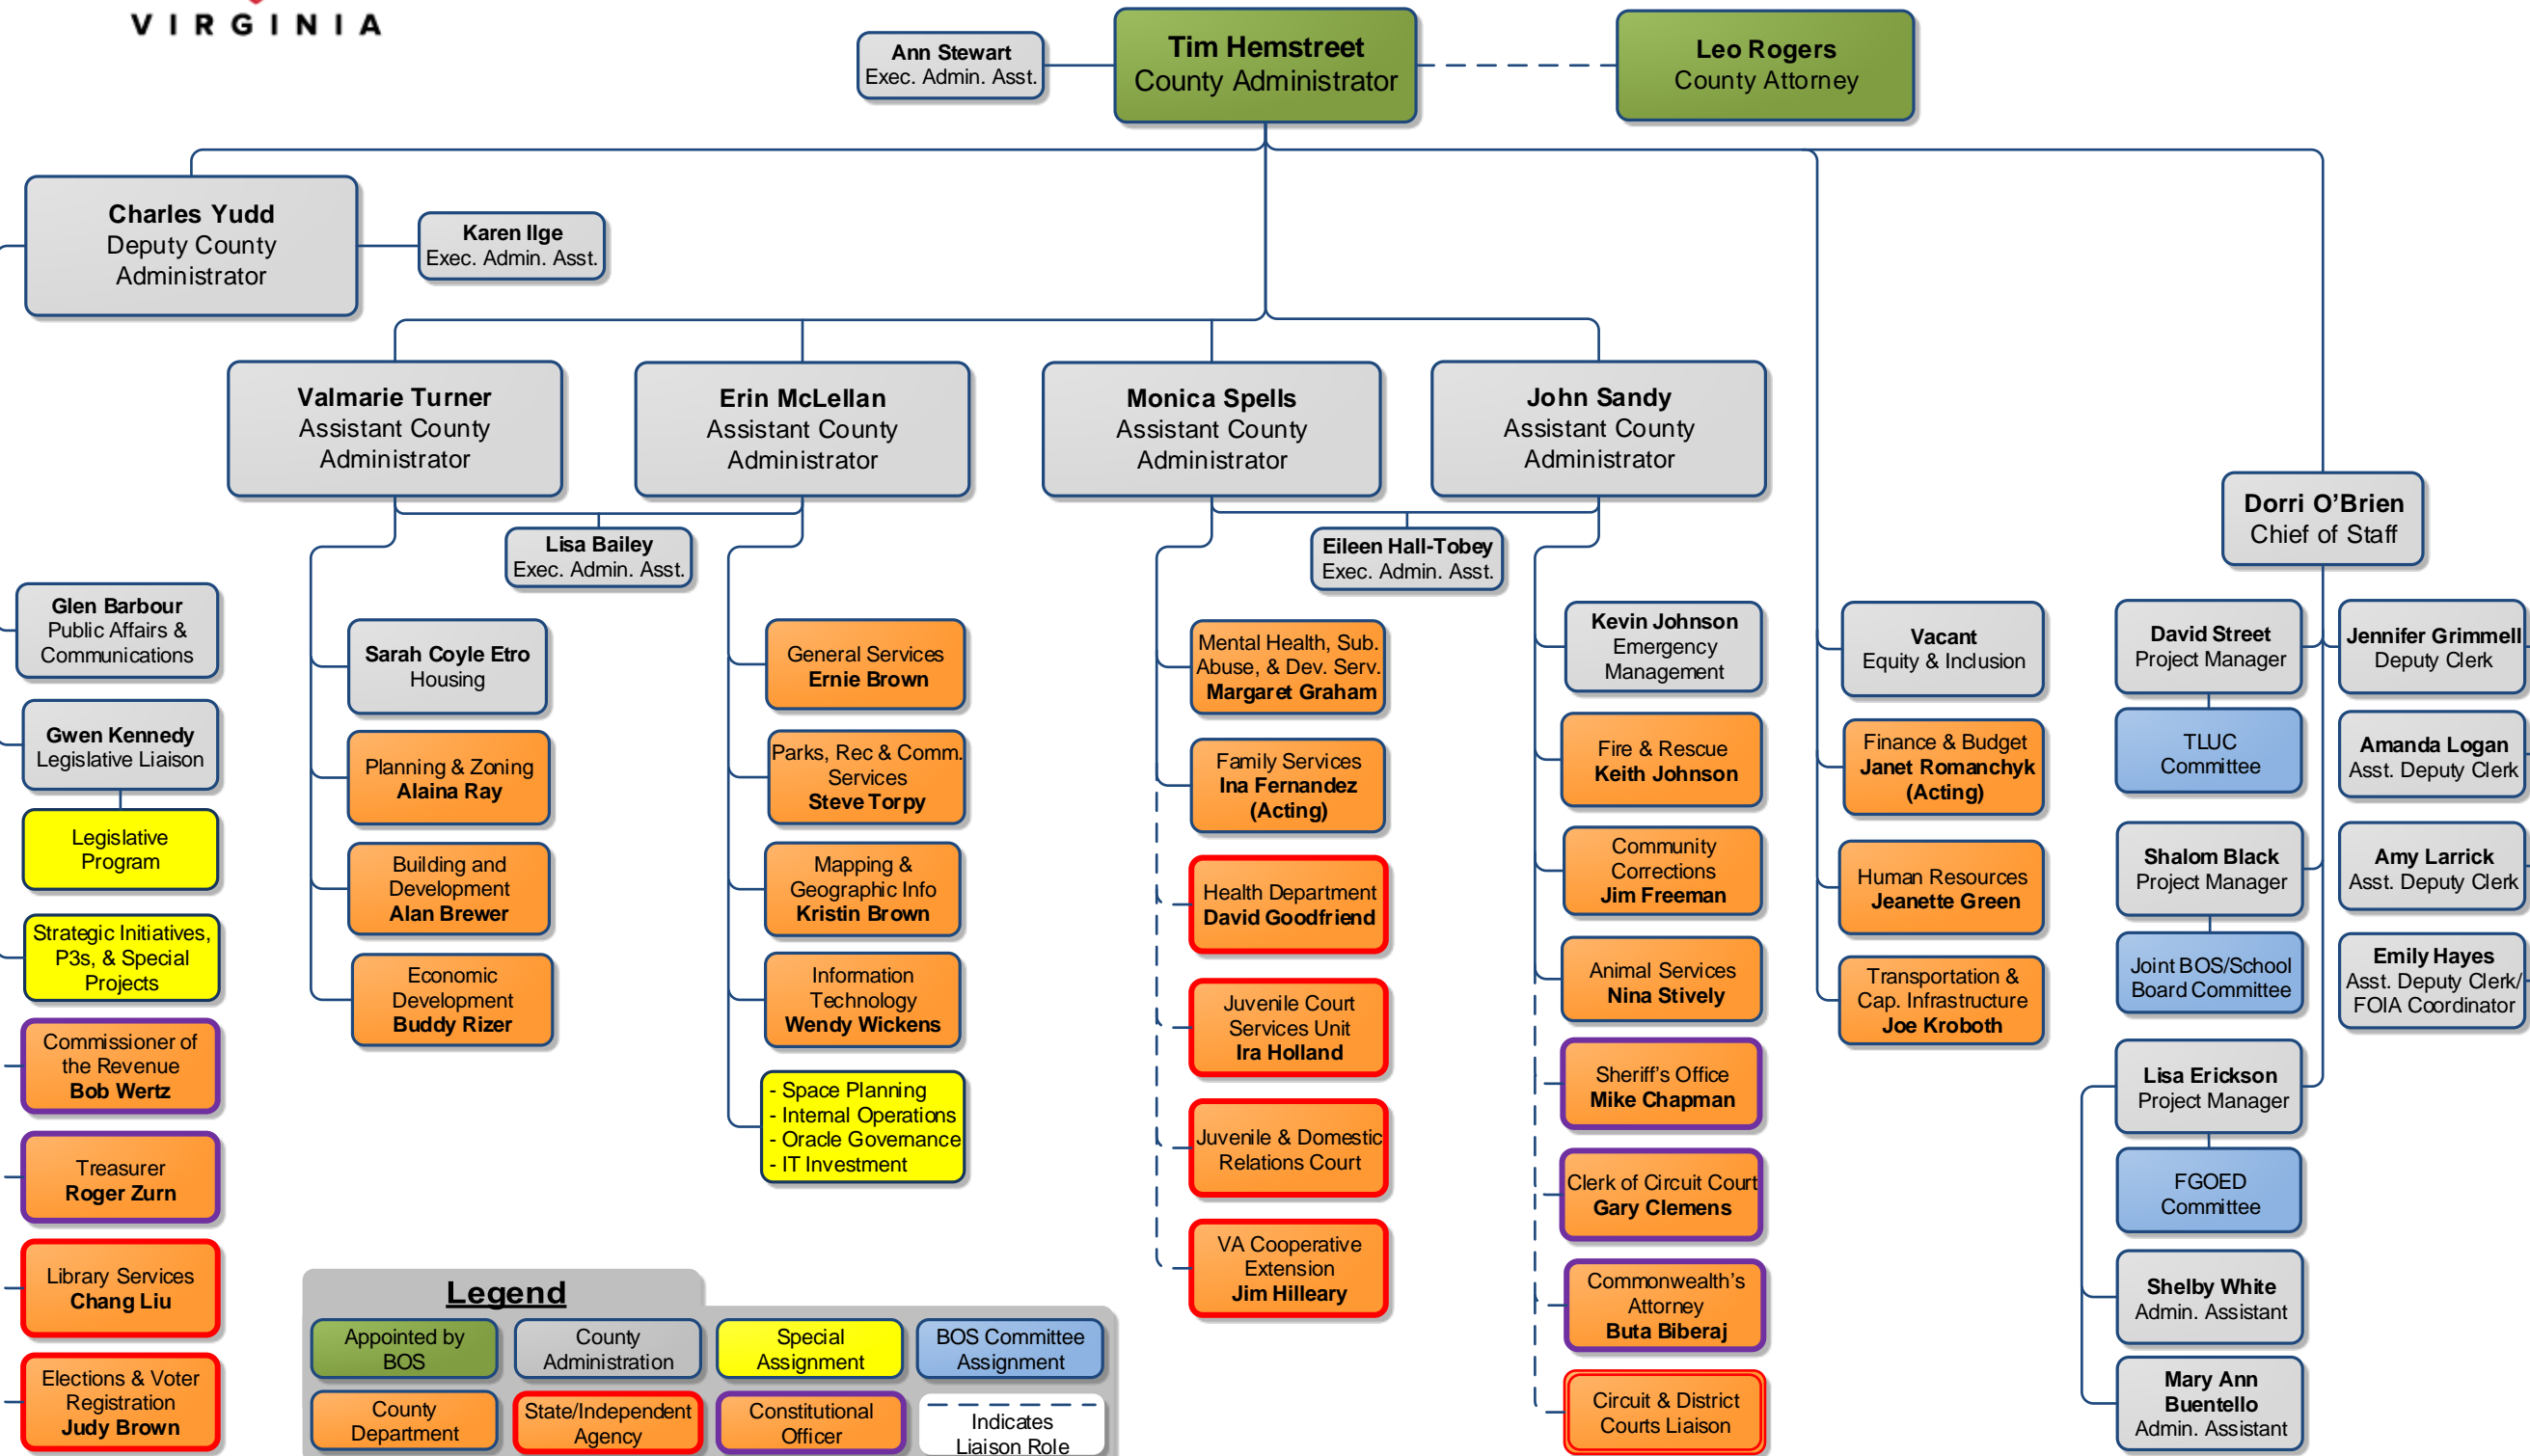

OFFICE OF THE COUNTY ADMINISTRATOR ORGANIZATION AND AREAS OF RESPONSIBILITY

Legend

Appointed by BOS	County Administration	Special Assignment	BOS Committee Assignment
County Department	State/Independent Agency	Constitutional Officer	Indicates Liaison Role