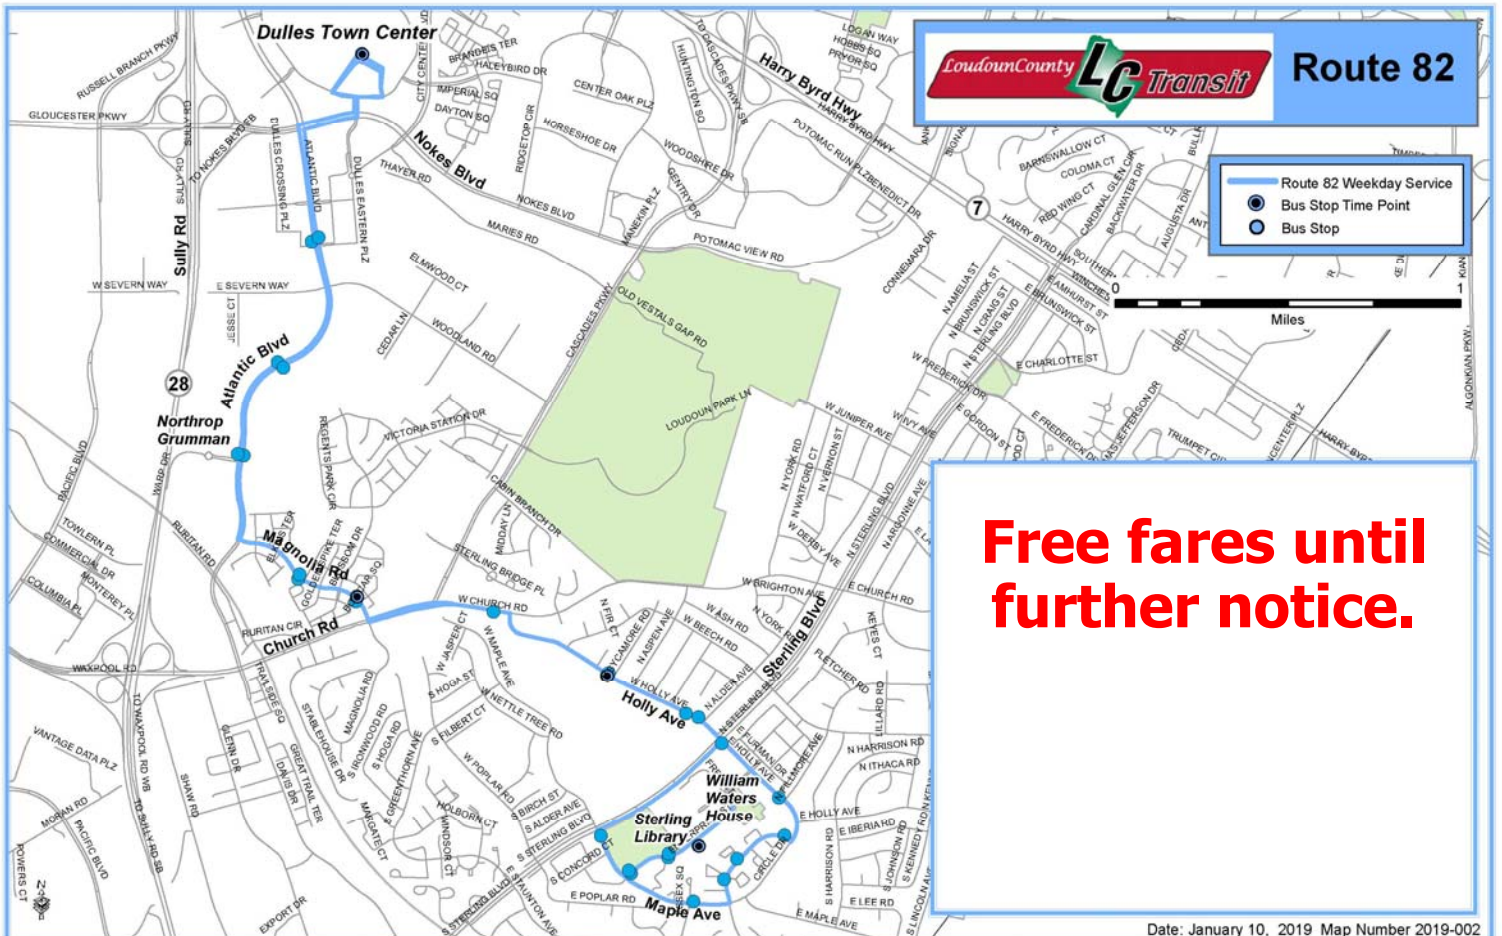

Route 82 Sterling to/from the Dulles Town Center Saturday

Dulles Town Center—2nd level between Macy's and Lord & Taylor	Holly Avenue & Sycamore Street	Sterling Library	William Waters House	Magnolia Road & Box Car Square	Dulles Town Center—2nd level between Macy's and Lord & Taylor
8:05	8:16	8:26	8:28	8:40	8:52
9:05	9:16	9:26	9:28	9:40	9:52
10:05	10:16	10:26	10:28	10:40	10:52
11:05	11:16	11:26	11:28	11:40	11:52
12:05	12:16	12:26	12:28	12:40	12:52
1:05	1:16	1:26	1:28	1:40	1:52
2:05	2:16	2:26	2:28	2:40	2:52
3:05	3:16	3:26	3:28	3:40	3:52
4:05	4:16	4:26	4:28	4:40	4:52
5:05	5:16	5:26	5:28	5:40	5:52
6:05	6:16	6:26	6:28	6:40	6:52
7:05	7:16	7:26	7:28	7:40	7:52
8:05	8:16	8:26	8:28	8:40	8:52
9:05	9:16	9:26	9:28	9:40	9:52

New Sterling Library stop on Enterprise Street by Sterling Plaza.

Free fares until further notice.