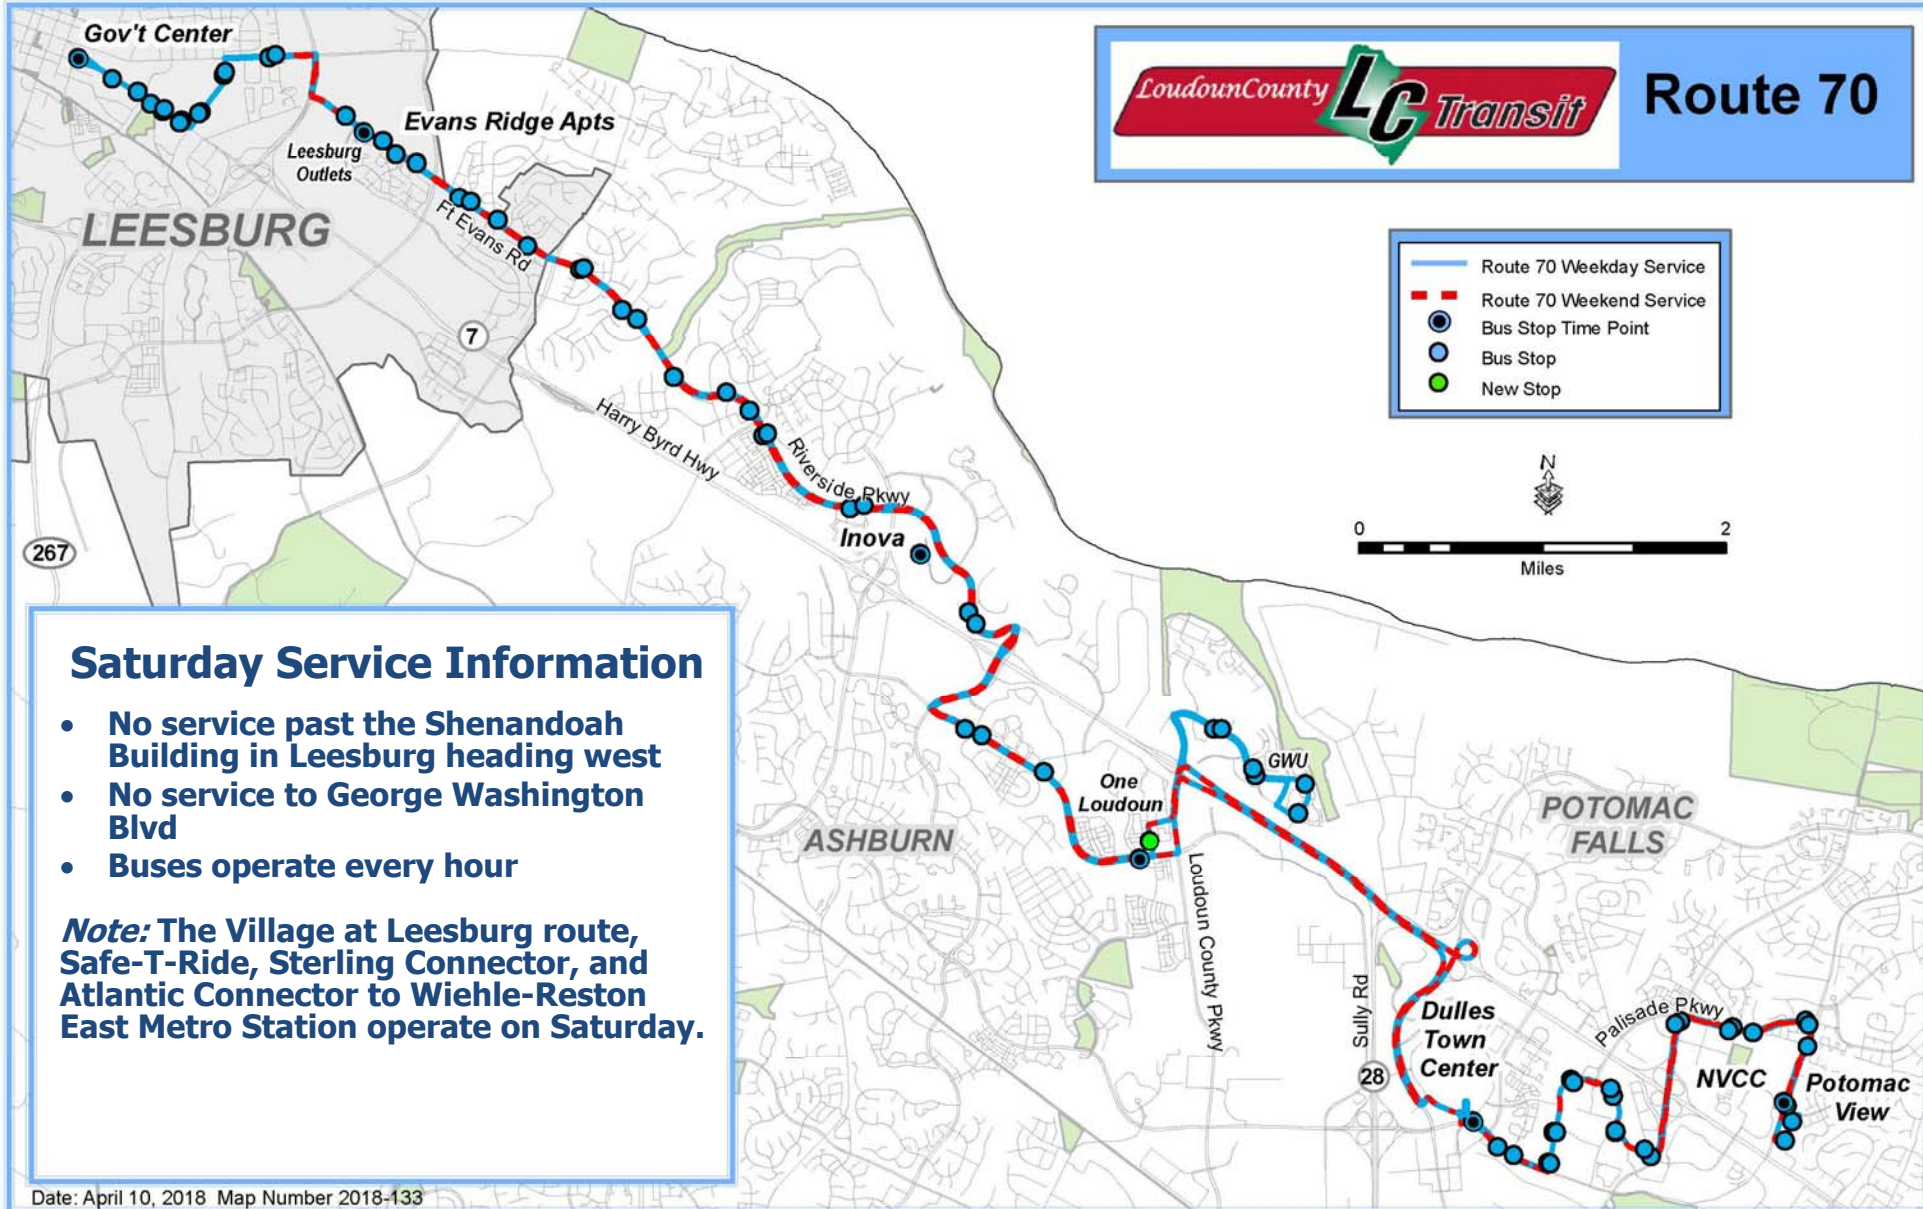

Route 70 Saturday — AM Westbound Service					Route 70 Saturday — AM Eastbound Service							
Dulles Town Center—2nd level between Macy's and Lord & Taylor	One Loudoun—@ Exchange Street Shelter	INOVA Loudoun Hospital	Home Depot/Leesburg Outlet Mall	Shenandoah Building	Shenandoah Building	Evans Ridge Apts/Leesburg Outlet Mall	INOVA Loudoun Hospital	One Loudoun—Russell Branch Pkwy @ Wellfleet Drive	Dulles Town Center—2nd level between Macy's and Lord & Taylor	Potomac View Road/ NVCC	Dulles Town Center—2nd level between Macy's and Lord & Taylor	
8:00	8:11	8:21	8:35	8:42	8:42	8:49	9:04	9:11	9:26	9:45	10:00	
9:00	9:11	9:21	9:35	9:42	9:42	9:49	10:04	10:11	10:26	10:45	11:00	
10:00	10:11	10:21	10:35	10:42	10:42	10:49	11:04	11:11	11:26	11:45	12:00	
11:00	11:11	11:21	11:35	11:42	11:42	11:49	12:04	12:11	12:26	12:45	1:00	
Route 70 Saturday — PM Westbound Service					Route 70 Saturday — PM Eastbound Service							
12:00	12:11	12:21	12:35	12:42	12:42	12:49	1:04	1:11	1:26	1:45	2:00	
1:00	1:11	1:21	1:35	1:42	1:42	1:49	2:04	2:11	2:26	2:45	3:00	
2:00	2:11	2:21	2:35	2:42	2:42	2:49	3:04	3:11	3:26	3:45	4:00	
3:00	3:11	3:21	3:35	3:42	3:42	3:49	4:04	4:11	4:26	4:45	5:00	
4:00	4:11	4:21	4:35	4:42	4:42	4:49	5:04	5:11	5:26	5:45	6:00	
5:00	5:11	5:21	5:35	5:42	5:42	5:49	6:04	6:11	6:26	6:45	7:00	
6:00	6:11	6:21	6:35	6:42	6:42	6:49	7:04	7:11	7:26	7:45	8:00	
7:00	7:11	7:21	7:35	7:42	7:42	7:49	8:04	8:11	8:26	8:45	9:00	
8:00	8:11	8:21	8:35	8:42	8:42	8:49	9:04	9:11	9:26	9:45	10:00	
9:00	9:11	9:21	9:35	9:42	—	—	—	—	—	—	—	

Saturday Service Information

- No service past the Shenandoah Building in Leesburg heading west
- No service to George Washington Blvd
- Buses operate every hour

Free fares until further notice.

Note: The Village at Leesburg route, Safe-T-Ride, Sterling Connector, and Atlantic Connector to Wiehle-Reston East Metro Station operate on Saturday.