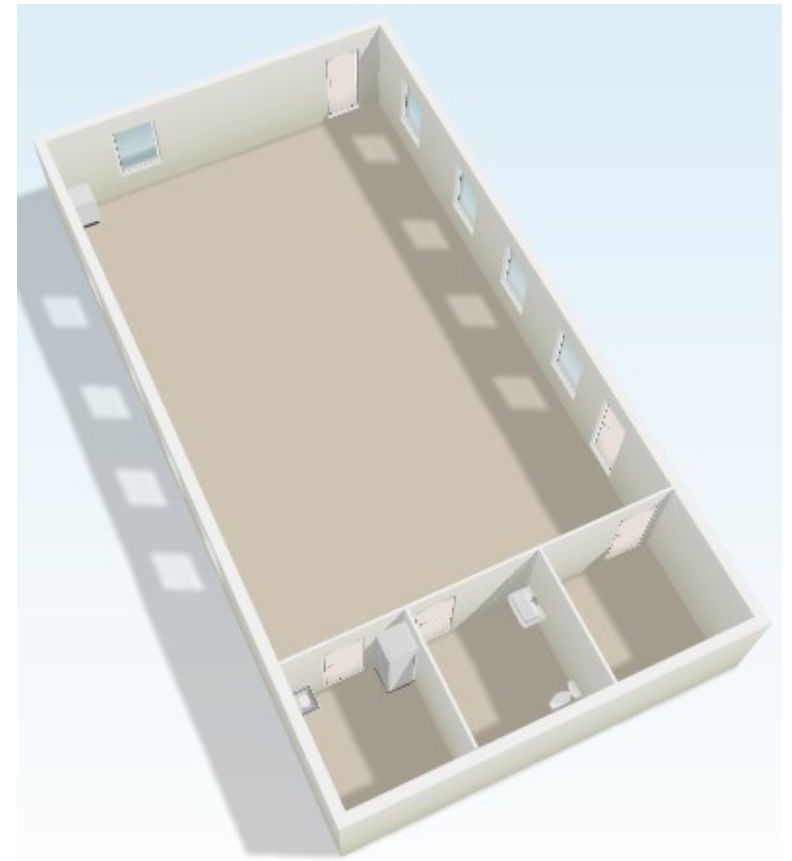

Douglass Community Center Multipurpose

Maximum Occupancy—80

Tables Included: 15

Chairs Included: 80

Rate per hour Commercial: \$57

Rate per hour Non-Commercial: \$38