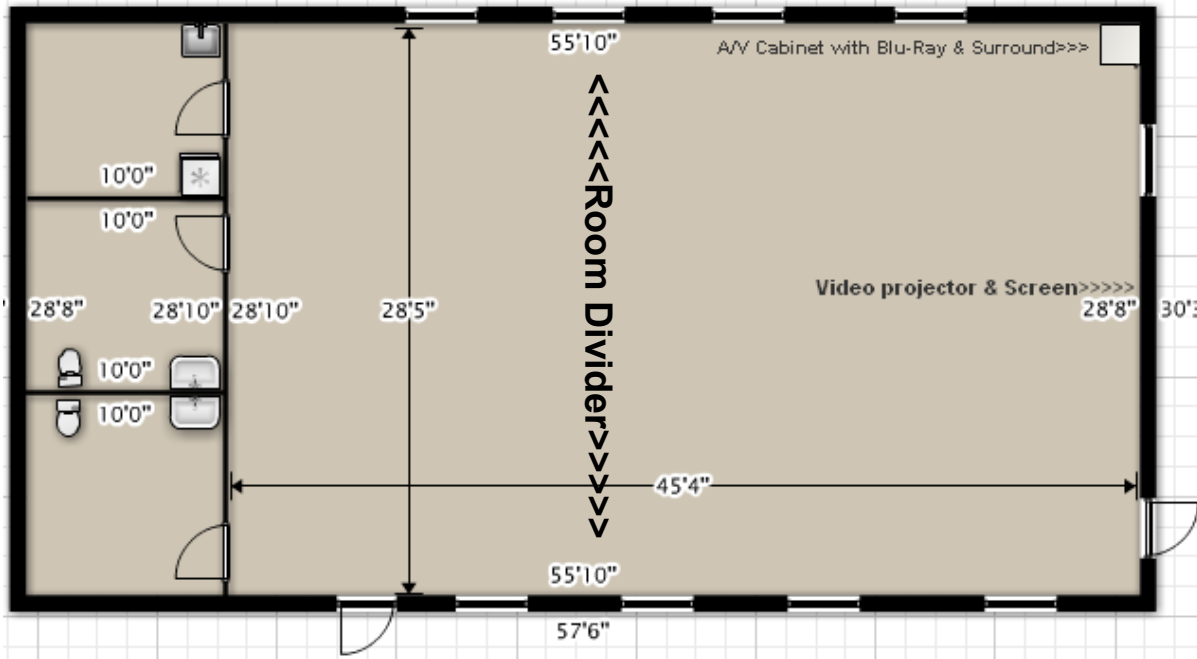

Douglass Community Center Multipurpose

Maximum Occupancy—80

Tables Included: 15

Chairs Included: 80

Rate per hour Commercial: \$57

Rate per hour Non-Commercial: \$38