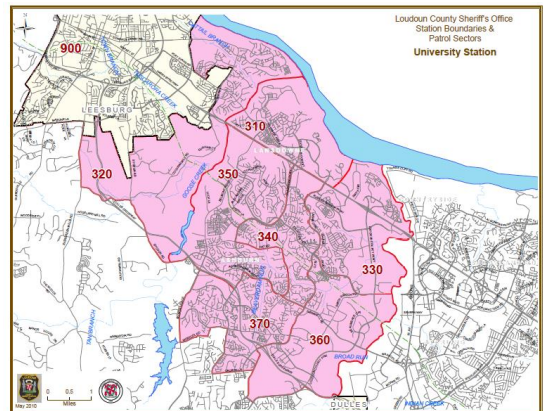

### Eastern Loudoun Station

(Sectors 210, 220, 230, 240, 250, 260, 270, 280, 290)

Date & Time	Location	Incident
		<i>No significant incidents</i>

### Ashburn Station

(Sectors 310, 320, 330, 340, 350, 360, 370, 900)

Date & Time	Location	Incident
		<i>No significant incidents</i>