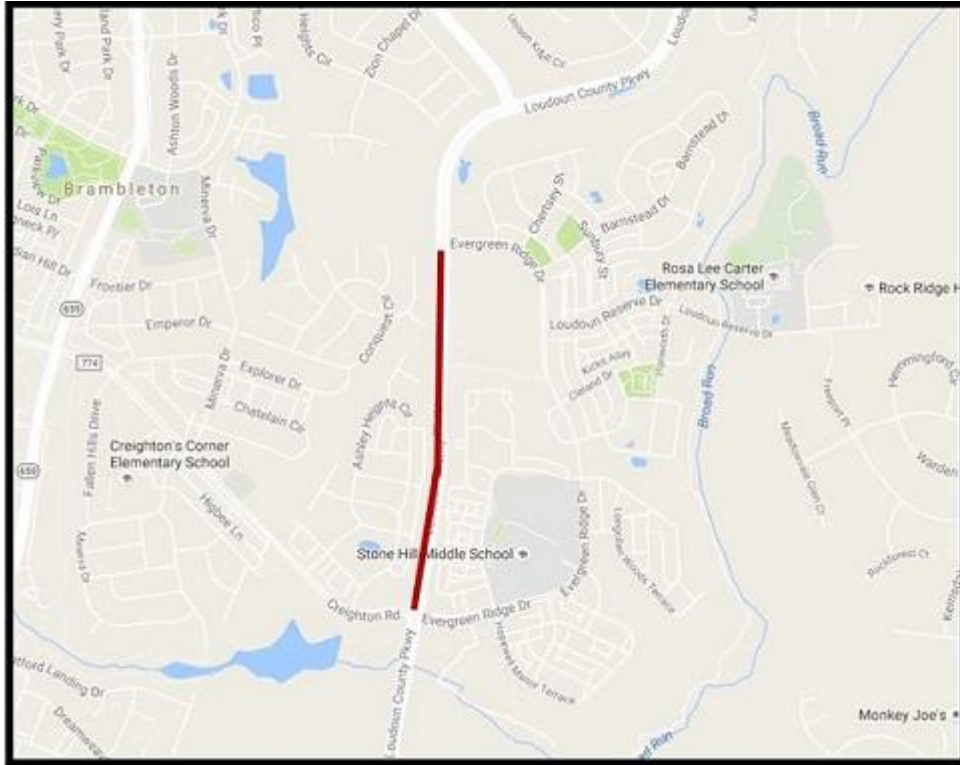

## **LOUDOUN COUNTY PARKWAY (EVERGREEN RIDGE TO CREIGHTON) TO OPEN 15 MONTHS EARLY!**

Exciting news! I wanted to inform you that the missing segment of Loudoun County Parkway from Evergreen Ridge Drive to Creighton Road will open to through traffic on Tuesday, August 23rd.

This missing segment was a built by Toll Brothers as a proffer and was not required to be opened until approximately November of 2017. **I want to thank Toll Brothers for working with my office to accelerate the opening of this important section of Loudoun County Parkway by nearly 15 months!**