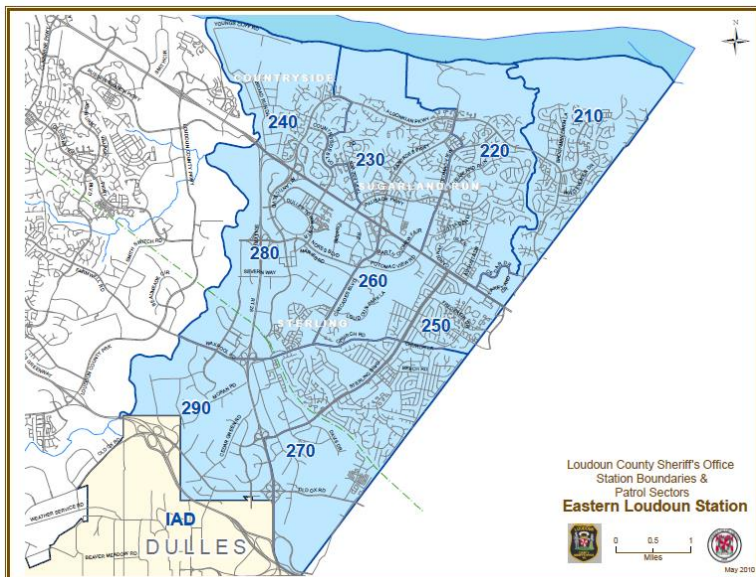

Western Loudoun

(Sectors 510, 520, 530, 540, 550, 700)

Map of the area is at the bottom of the report.

Incident Date / Time	Location	Incident
		No significant incidents to report.

Scams (county wide)

Report Date	Location	Incident
		No significant incidents to report.

<https://bit.ly/SantaSaidApplyToLCSO>

Loudoun County Sheriff's Office
Loudoun County, Virginia

Station / Sector Maps

Eastern Loudoun Station: STATION 2

Ashburn Station: STATION 3

Dulles South Station: STATION 4