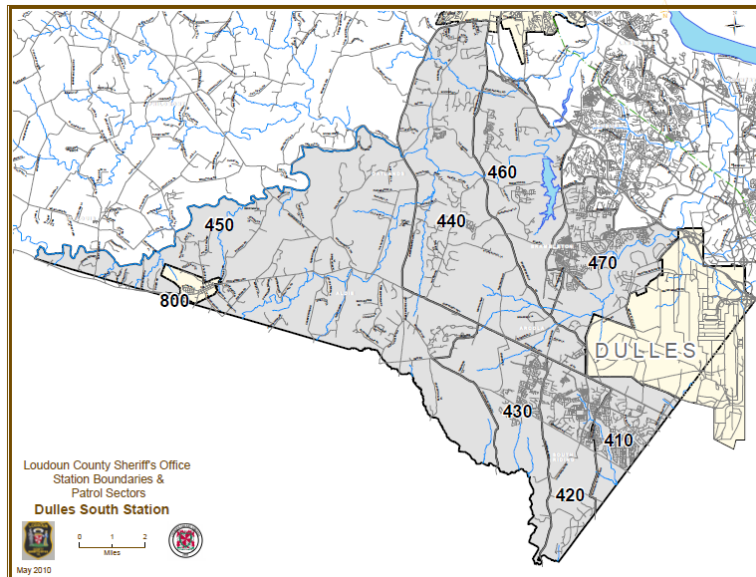

Western Loudoun

(Sectors 510, 520, 530, 540, 550, 700)

Map of the area is at the bottom of the report.

Incident Date / Time	Location	Incident
		No significant incidents to report.

Scams (county wide)

Report Date	Location	Incident
		No significant incidents to report.

<https://bit.ly/SantaSaidApplyToLCSO>

Loudoun County Sheriff's Office
Loudoun County, Virginia

Station / Sector Maps

Eastern Loudoun Station: STATION 2

Ashburn Station: STATION 3

Dulles South Station: STATION 4