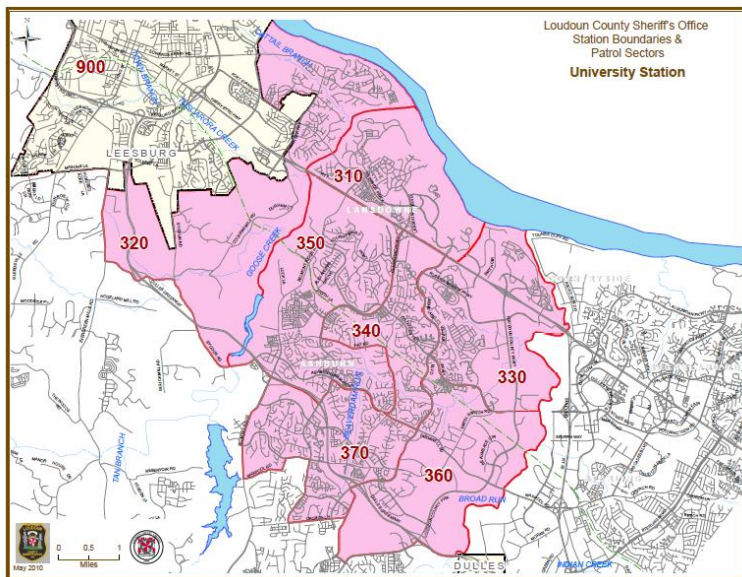

Western Loudoun

(Sectors 510, 520, 530, 540, 550, 700)

Map of the area is at the bottom of the report.

Incident Date / Time	Location	Incident
		No significant incidents to report.

Scams (county wide)

Report Date	Location	Incident
		No significant incidents to report.

<https://bit.ly/SantaSaidApplyToLCSO>

Loudoun County Sheriff's Office
Loudoun County, Virginia

Station / Sector Maps

Eastern Loudoun Station: STATION 2

Ashburn Station: STATION 3

Dulles South Station: STATION 4